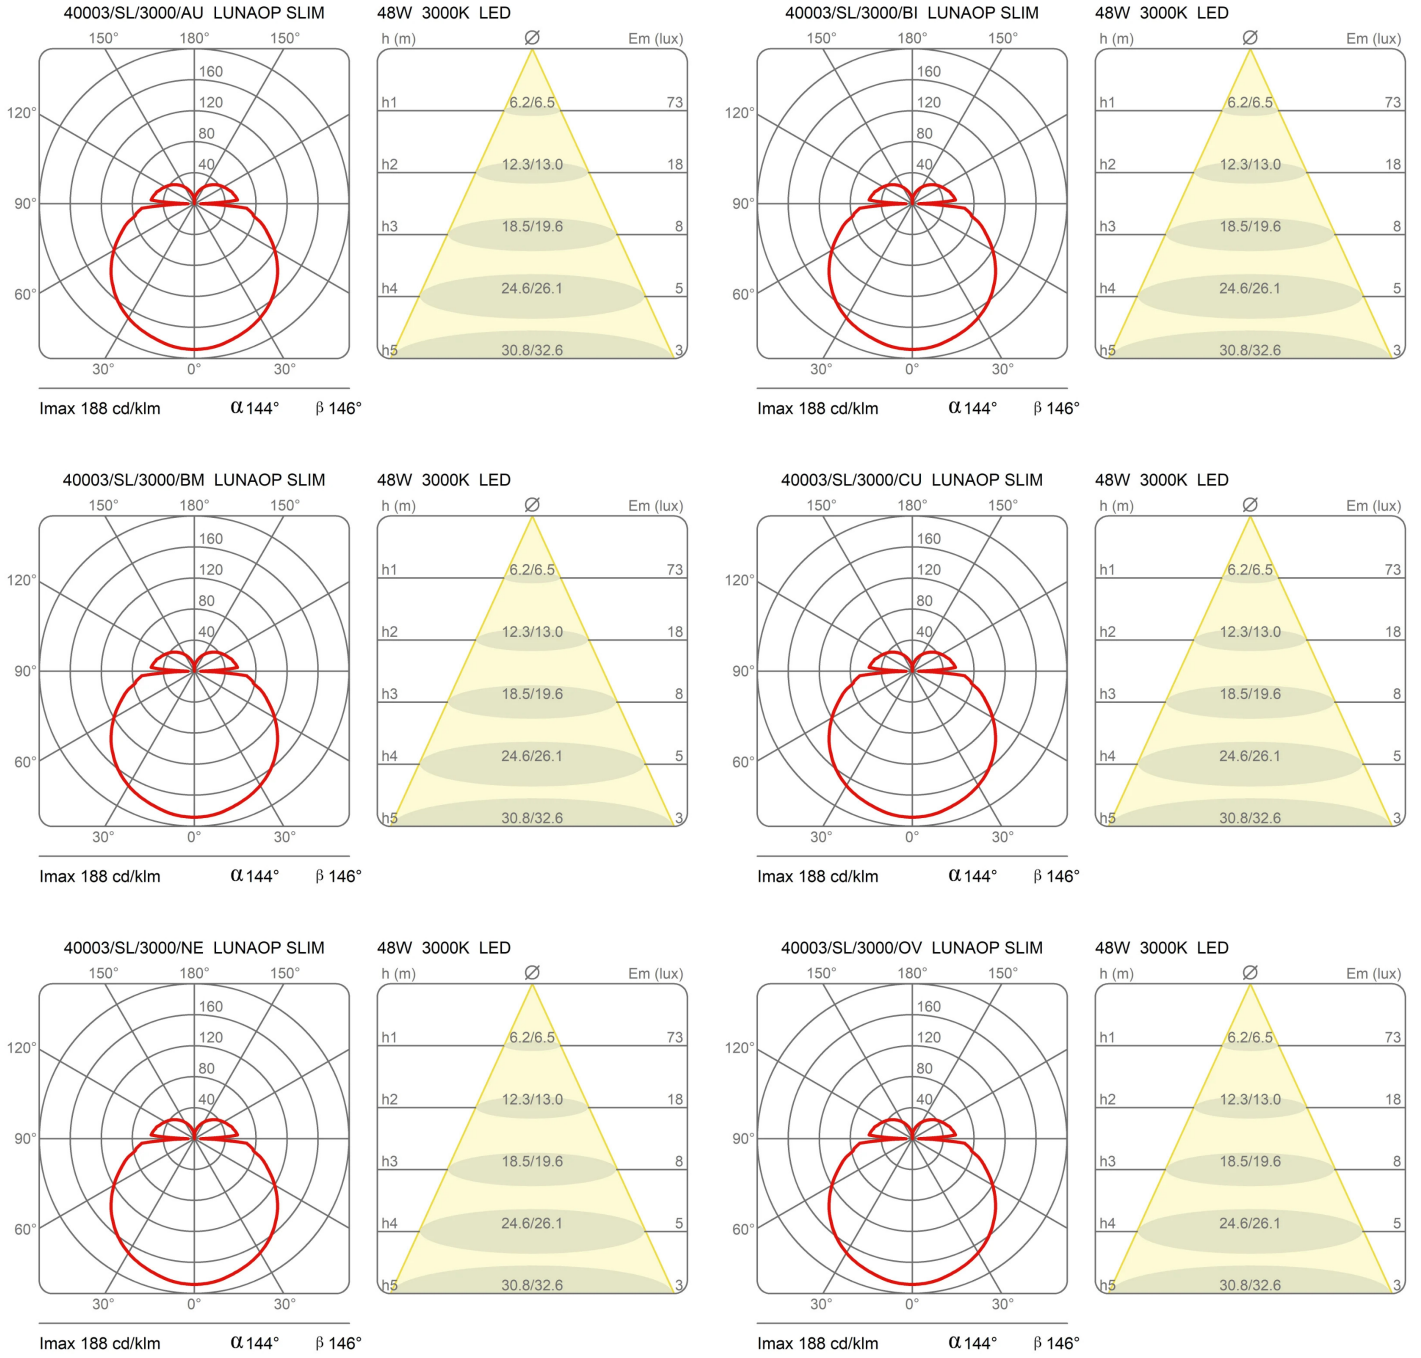

Available in three sizes (50, 80, 120 cm), both single and modular, to create other lighting solutions.
The structure is connected to the ceiling by means of a canopy, both for the single and the multi-body version.
Integrated LED light source at 4000K, 3000K or 2700K.

Canopy to be ordered separately available in accessories.

Family	Light module Ø 120 cm Lunaop Slim
Typology	Pendant
Utilisation	Indoor

Dimensions

Height	3 cm
Diameter	120 cm
Power supply cable length	400 cm
Weight	1.7 Kg

Materials

Structure	aluminium	Diffuser	methacrylate 040
-----------	-----------	----------	------------------

Voltage	24V	Watt	49 W
Power unit	Excluded	Lumen	8067 lm
Mounting Power Supply	External	CRI	>80
		Duration	50000 h
		CCT	3000 K
		Energy class	D

Certifications

EcoLabel

Photometric curves

Colour variant code

40003/SL/3000/BI

White

40003/SL/3000/NE

Black